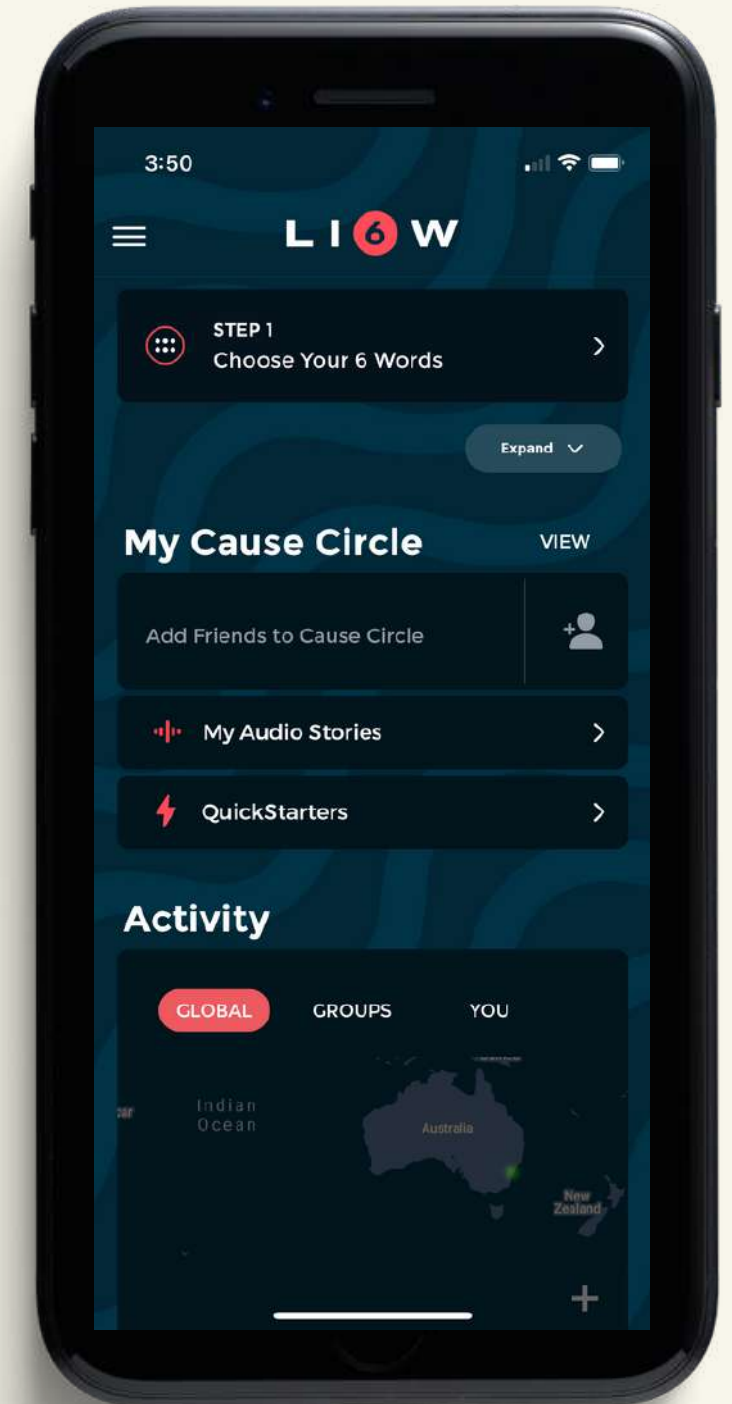

Submit

wol.org.au/reach2023

Get Involved

MY DECISION

WWW.WOL.ORG.AU

NAME: _____

WHO INVITED YOU? _____

YOUTH GROUP /
CHURCH YOU ATTEND: _____

YOUR AGE

- 7-12 yrs
- 13-18 yrs
- 18+ yrs

TICK ONE BOX ONLY

YOUR DECISION

- I ACCEPTED JESUS CHRIST
AS MY SAVIOUR
- I RECOMMITTED MY
LIFE TO JESUS

+ + + +
+ + + +
+ + + +
+ + + +

 **Word of Life**
Youth Ministry

PASTOR PARTNERSHIP CHECKLIST:

**PARTNER IN THE
VISION OF SEEING
100,000 GOSPEL
CONVERSATIONS
TAKE PLACE DURING
REACH 2023**

Create your own vision for your community (How your Church can tackle a portion of this vision.) Send your vision & goals to us @ REACH Indo Pacific website and track the goal there.

PASTOR PARTNERSHIP CHECKLIST:

**PARTNER IN THE
VISION OF SEEING
100,000 GOSPEL
CONVERSATIONS
TAKE PLACE DURING
REACH 2023**

Join our event in the LI6W app (Add event details once set up)

PASTOR PARTNERSHIP CHECKLIST: