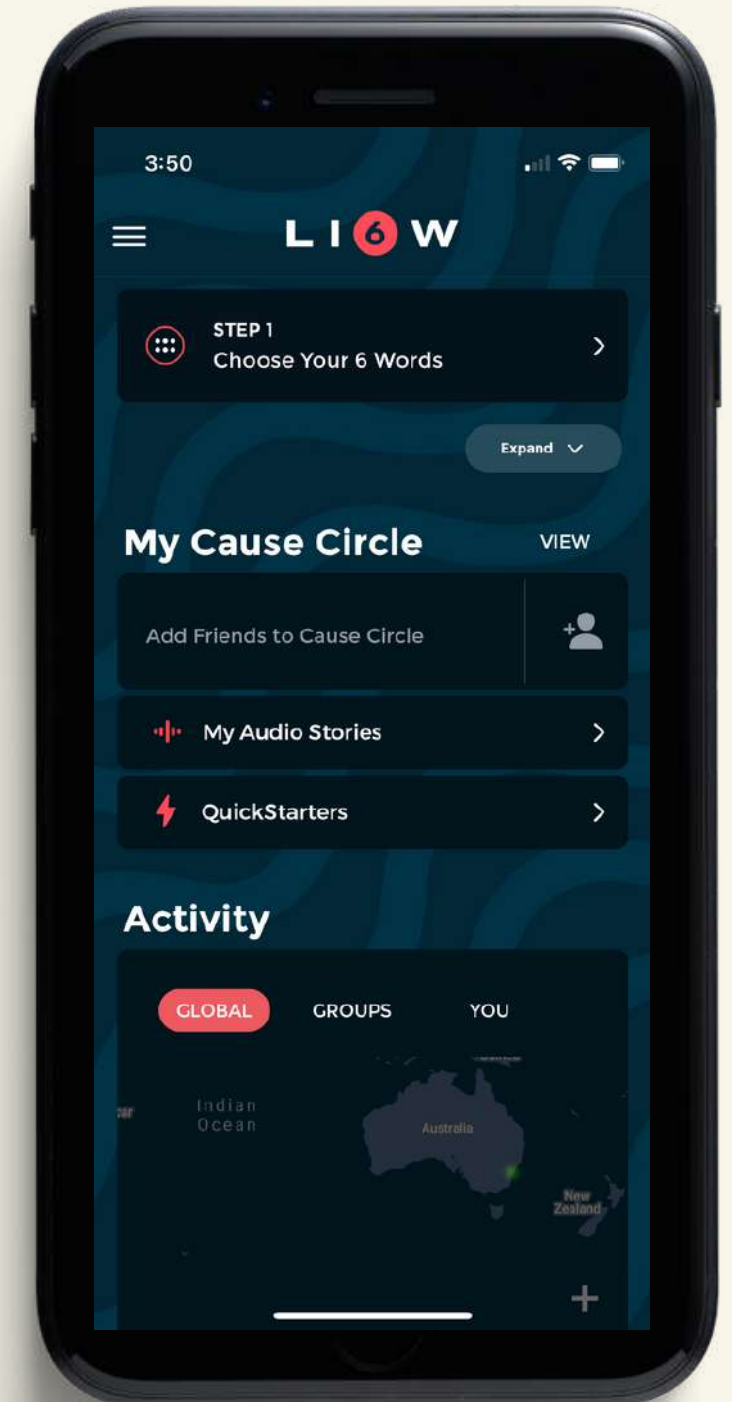

PASTOR PARTNERSHIP CHECKLIST:

**PARTNER IN THE
VISION OF SEEING
100,000 GOSPEL
CONVERSATIONS
TAKE PLACE DURING
REACH 2023**

Create your own vision for your community (How your Church can tackle a portion of this vision.) Send your vision & goals to us @ REACH Indo Pacific website and track the goal there.